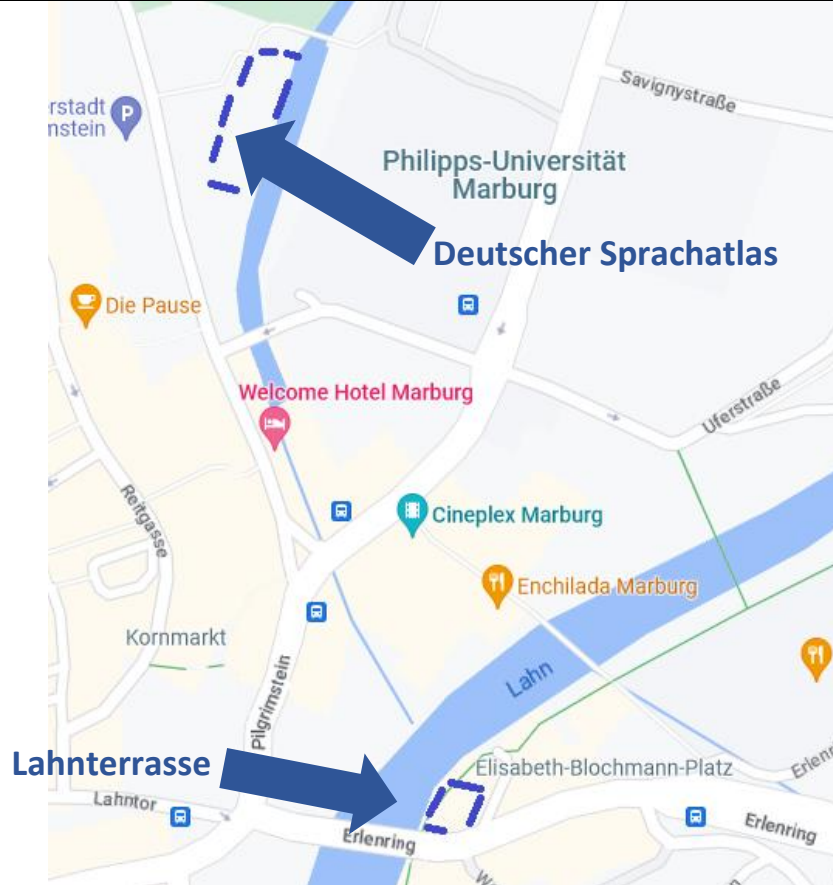

16:00 – 17:00	Guided City Tour	Meeting Point: Sprachatlas
Dinner Break		
19:00	Quiz Night	Café Q

Wednesday 09/10/2024

Giessen

Time	Agenda	Location
09:00 – 10:15	User Story Part I Introduction Intra-Alliance Digital Campus Mobility	Senatssaal, Gustav- Krüger-Saal
10:15 – 10:30	Coffee Break	
10:30 – 11:15	User Story Part II Group A: IRO Staff from all universities Group B: IT Staff from all universities Discussion: What problems and solutions can be identified in the user story?	Senatssaal, Gustav- Krüger-Saal
11:15 – 12:00	Presentations and Exchange between Group A and Group B	Senatssaal, Gustav- Krüger-Saal
12:00 – 13:00	Joint Lunch Break	
13:00 – 15:00	Focus Session I: Course Repository (Comillas)	Senatssaal, Gustav- Krüger-Saal
15:00 – 15:15	Coffee Break	
15:15 – 16:30	Focus Session II: EUGLOH Alliance Alexander Loechel Presents their Digital Campus	Senatssaal, Gustav- Krüger-Saal
17:00 – 18:00	Guided City Tour Giessen	

MEETING LOCATIONS

<p>Seminar- gebäude Seminarraum 013 (00/0130)</p> <p>Pilgrimstein 12, 35032 Marburg</p>	
<p>Deutscher Sprachatlas</p> <p>Pilgrimstein 16, 35032 Marburg</p>	

**Senatssaal,
Gustav-
Krüger-Saal**

Ludwigstraße
23, 35390
Gießen

**Mensa
Erlenring**

Erlenring 5,
35032 Marburg

Lahnterrasse

Lingelgasse 5,
35037 Marburg

Café Q

Pilgrimstein 26-
28,
35037 Marburg

**Justus im
Hessischen
Hof**